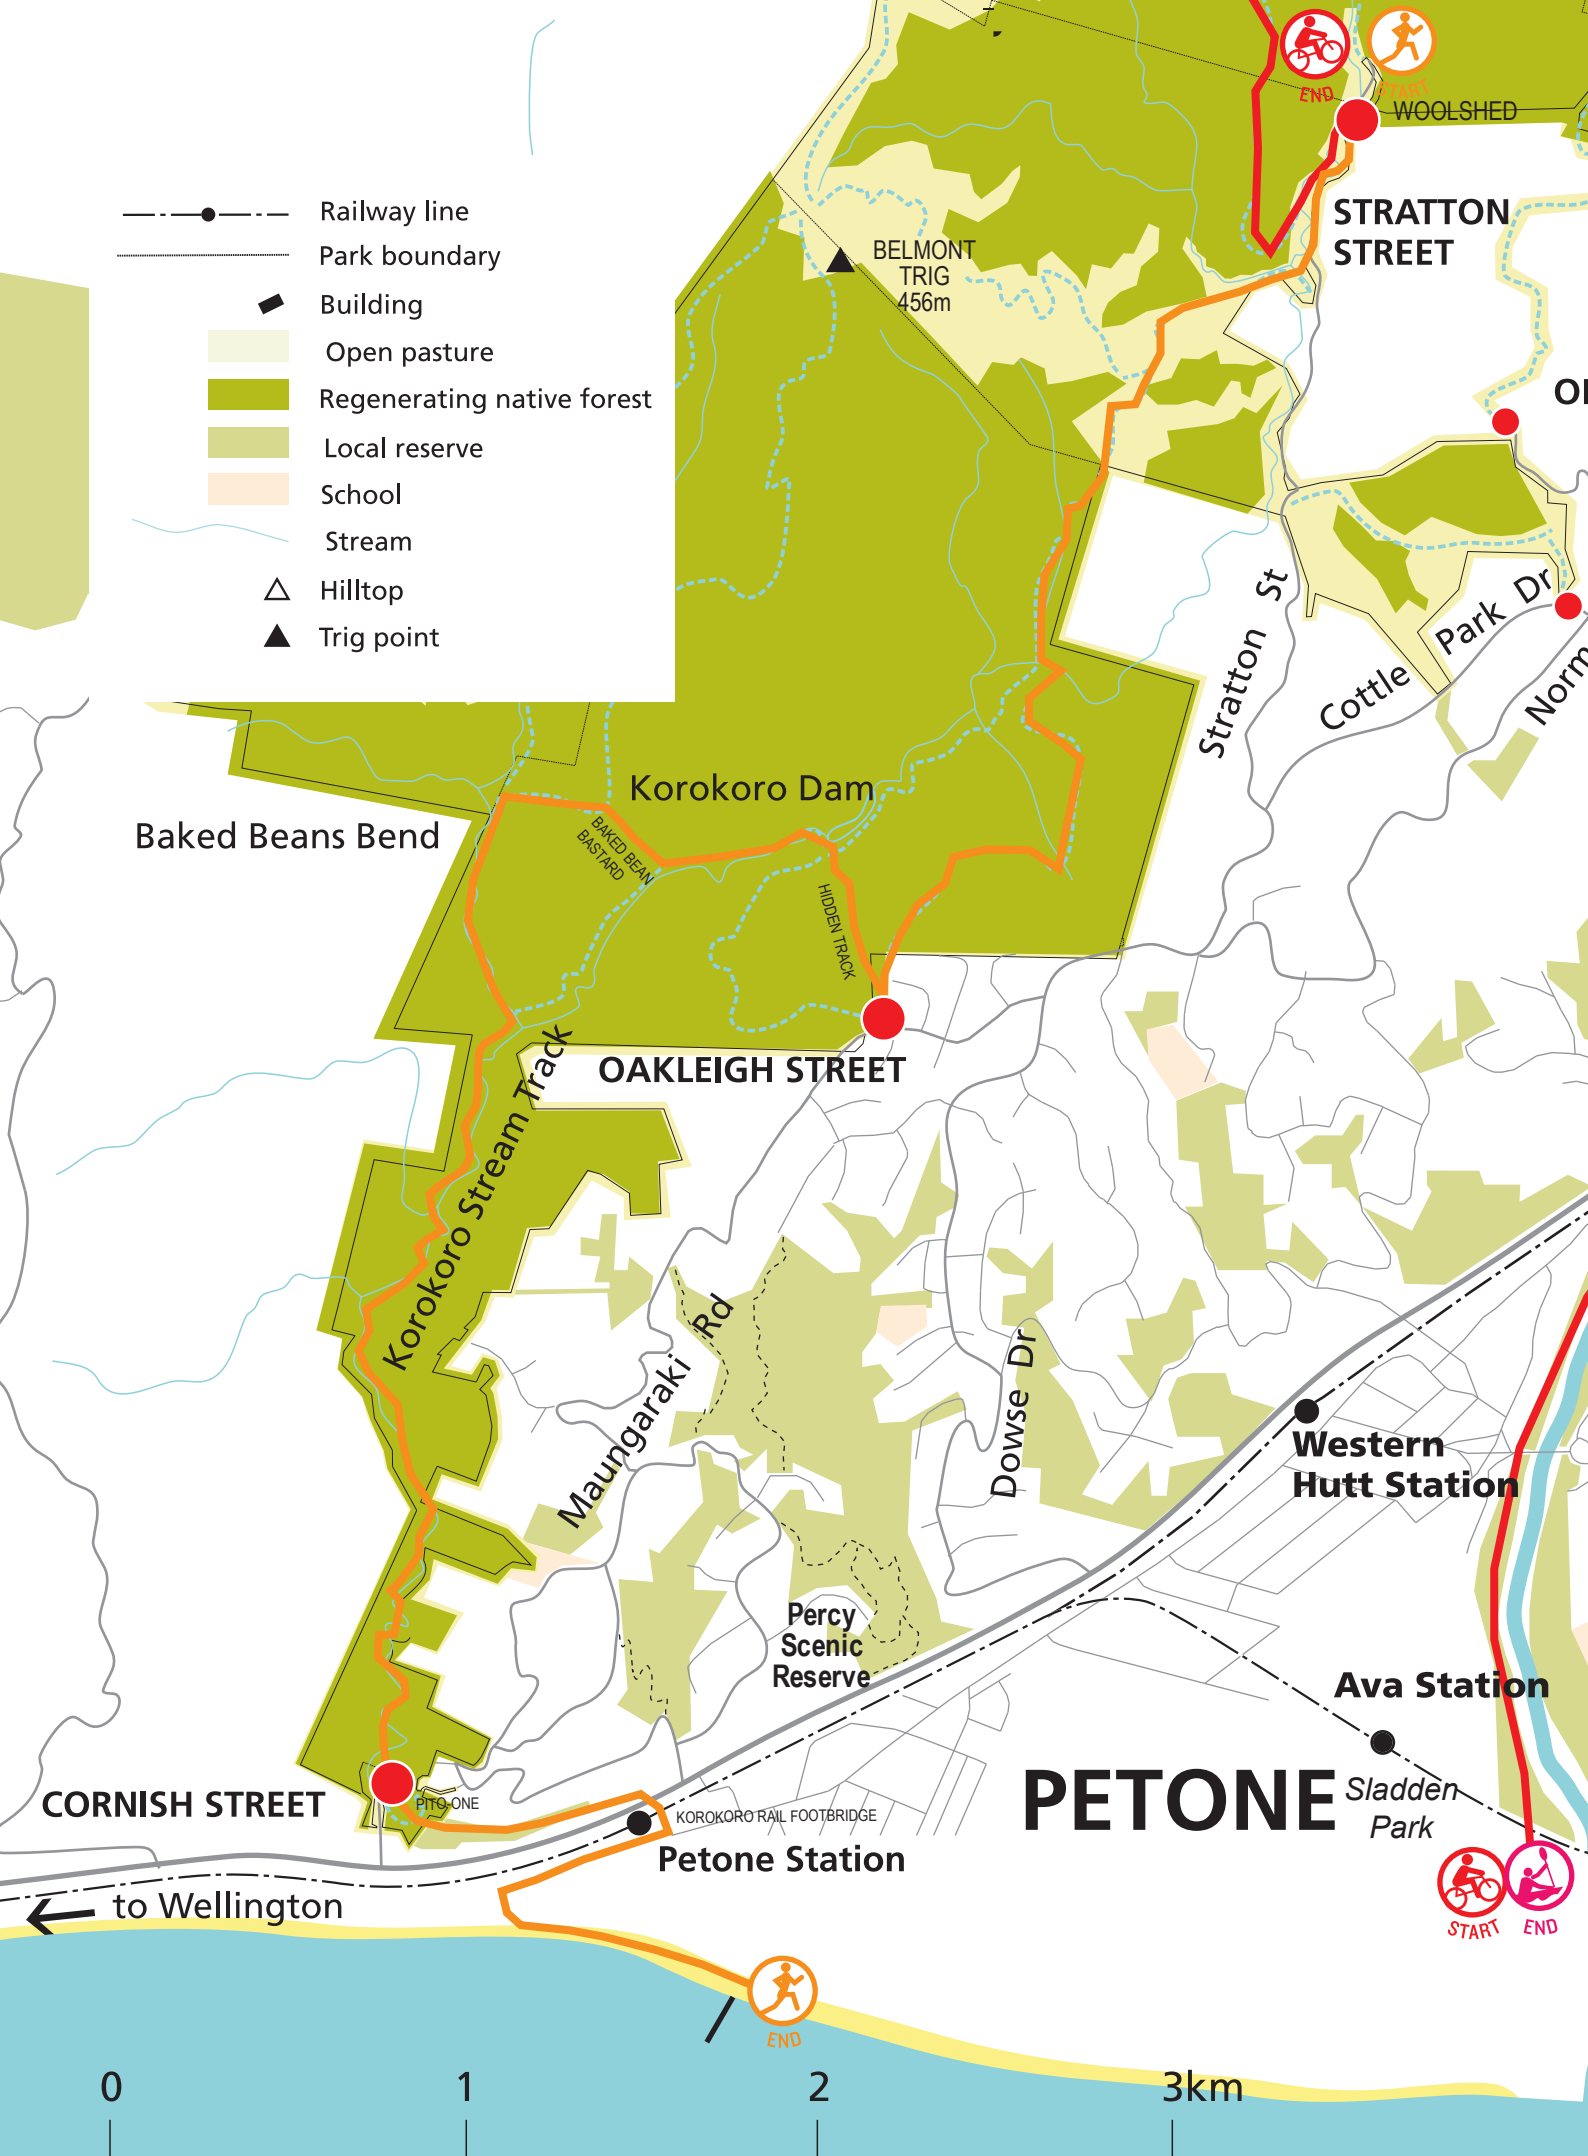

-  Railway line
-  Park boundary
-  Building
-  Open pasture
-  Regenerating native forest
-  Local reserve
-  School
-  Stream
-  Hilltop
-  Trig point

PETONE

0 1 2 3km

SCALE

← to Wellington